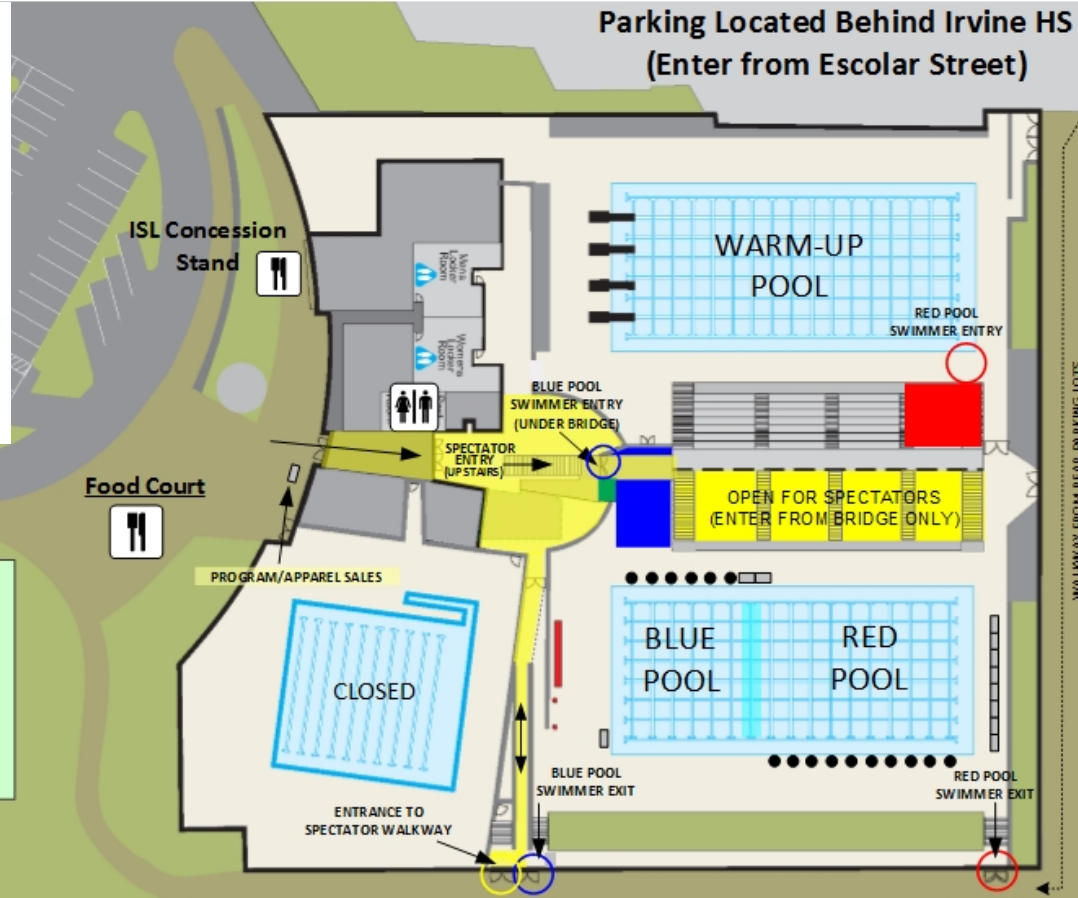

Parking Located Behind Irvine HS
(Enter from Escolar Street)

- ○ Swimmer's Entrance/Exit
- Blue Pool Ready Bench
- Red Pool Ready Bench
- Spectator Areas
- Team Compound Areas

TRB	PP	HP	VP	OC	CS
NP	PS				
COL	TRH	SI	QH	NI	GT
CP	DF	NWP	WBY	WB	WP